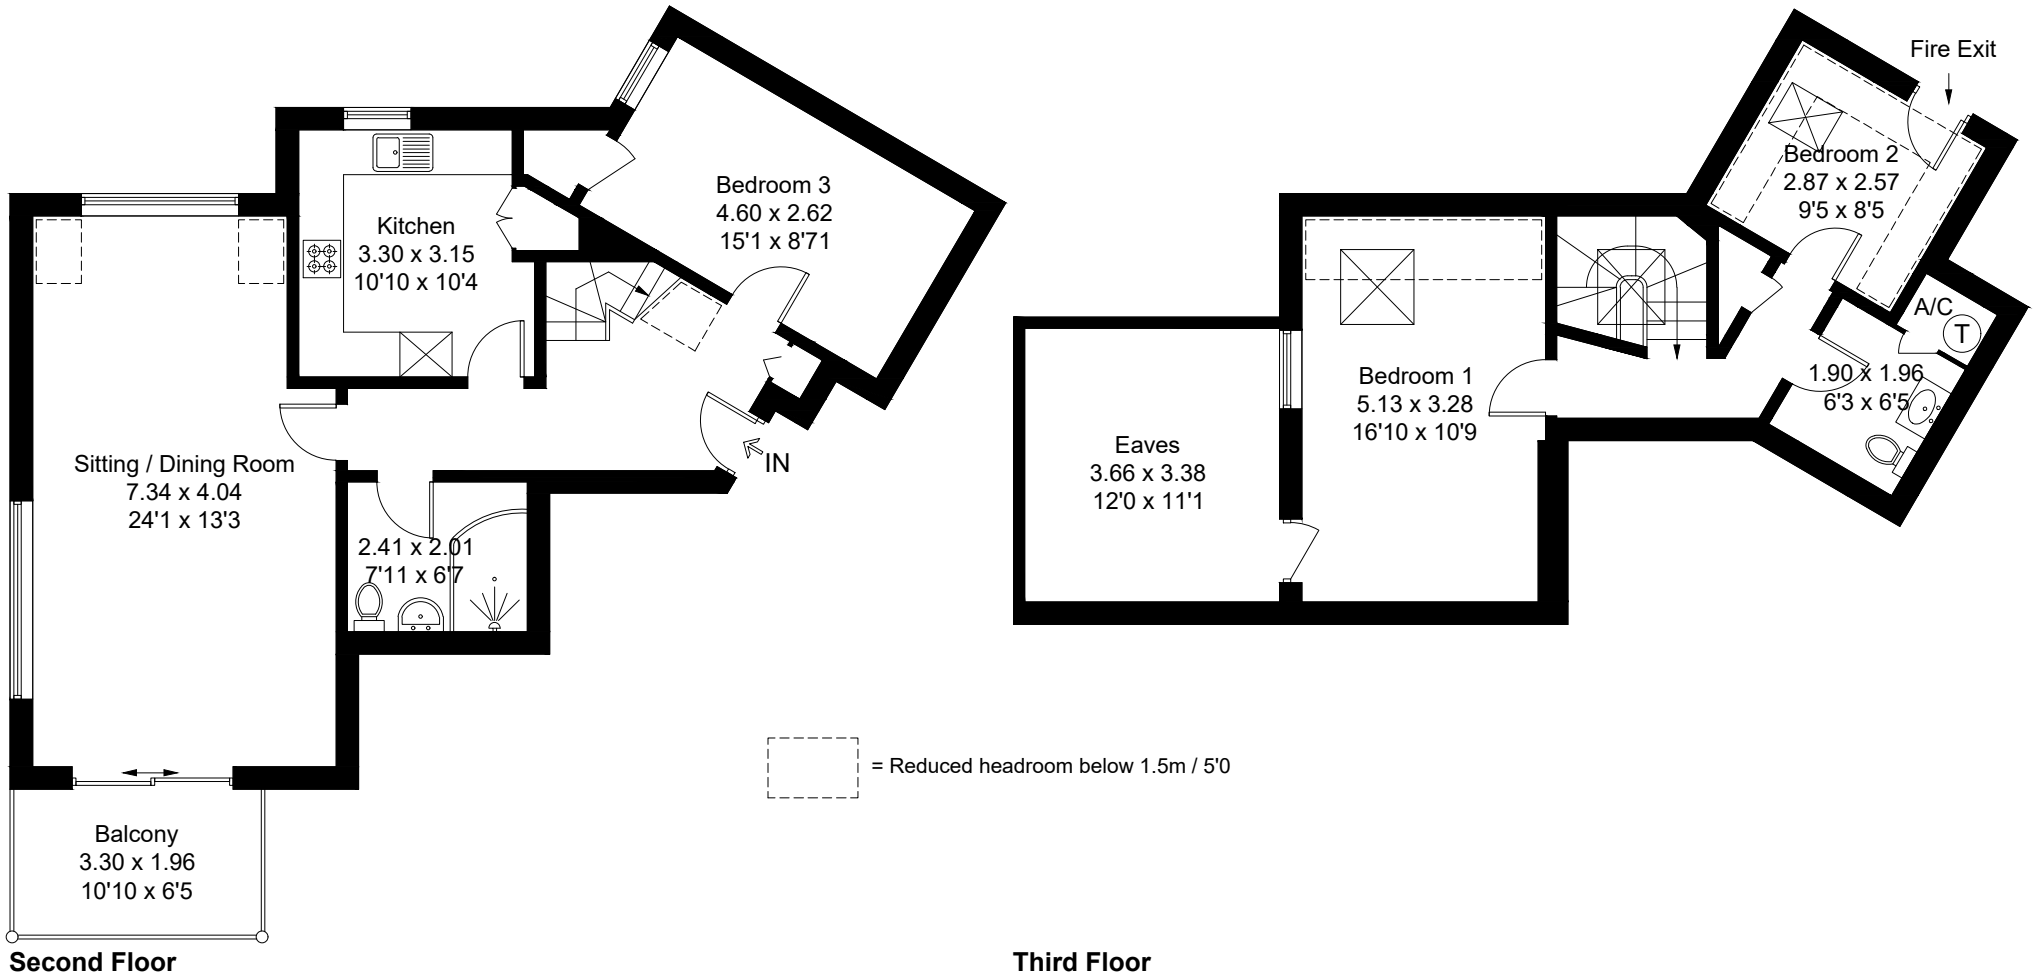

Approximate Gross Internal Area = 122.3 sq m / 1316 sq ft  
(Including Eaves)

Created by **BAY TREE ESTATES - Telephone 01243 850451.**

These plans are for representation purposes only as defined by RICS - Code of Measuring Practice. Not to scale.(ID699234)