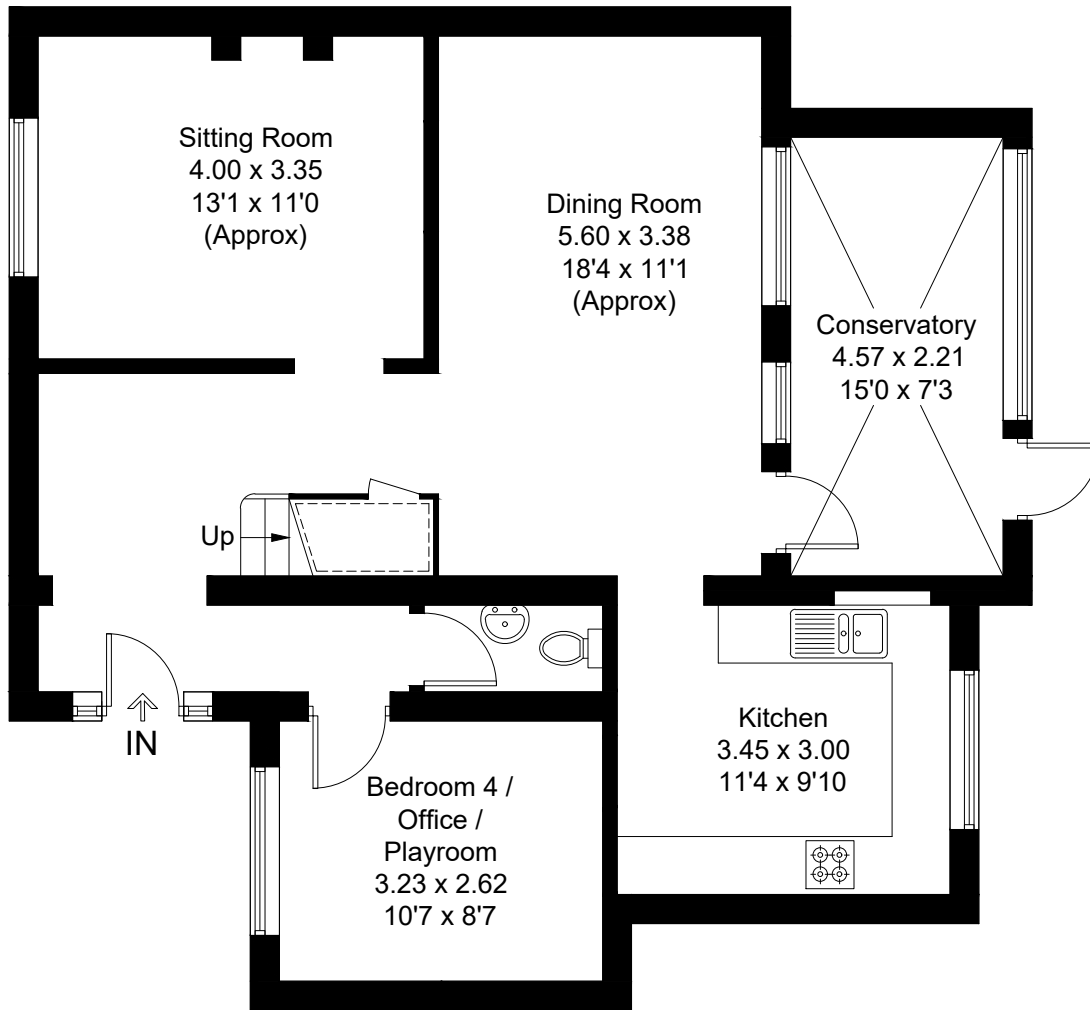

Approximate Gross Internal Area = 124.6 sq m / 1341 sq ft
(Including Play Room)

= Reduced headroom below 1.5m / 5'0

Ground Floor

First Floor

Created by **BAY TREE ESTATES - Telephone 01243 850451.**

These plans are for representation purposes only as defined by RICS - Code of Measuring Practice. Not to scale.(ID804739)