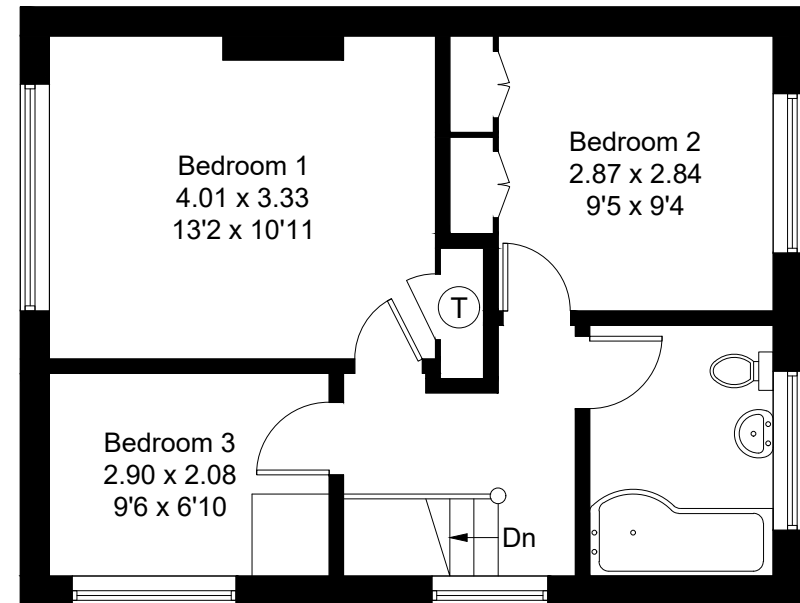

Approximate Gross Internal Area = 124.6 sq m / 1341 sq ft
(Including Play Room)

= Reduced headroom below 1.5m / 5'0

Ground Floor

First Floor

Created by **BAY TREE ESTATES - Telephone 01243 850451.**

These plans are for representation purposes only as defined by RICS - Code of Measuring Practice. Not to scale.(ID804739)