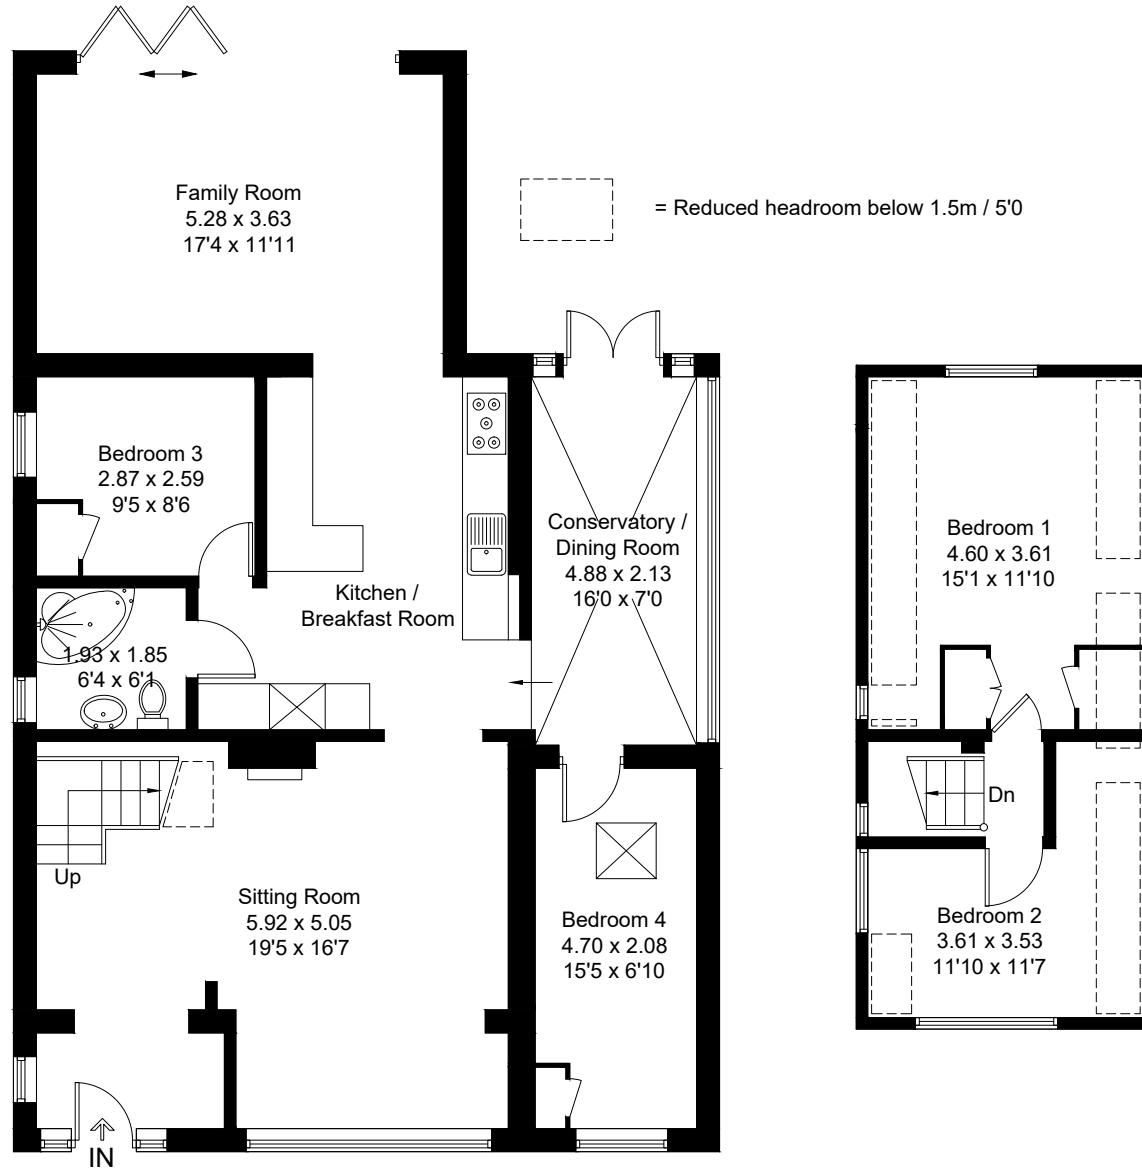

Approximate Gross Internal Area = 136.2 sq m / 1466 sq ft

Ground Floor

First Floor

Created by **BAY TREE ESTATES - Telephone 01243 850451.**

These plans are for representation purposes only as defined by RICS - Code of Measuring Practice. Not to scale.(ID798647)