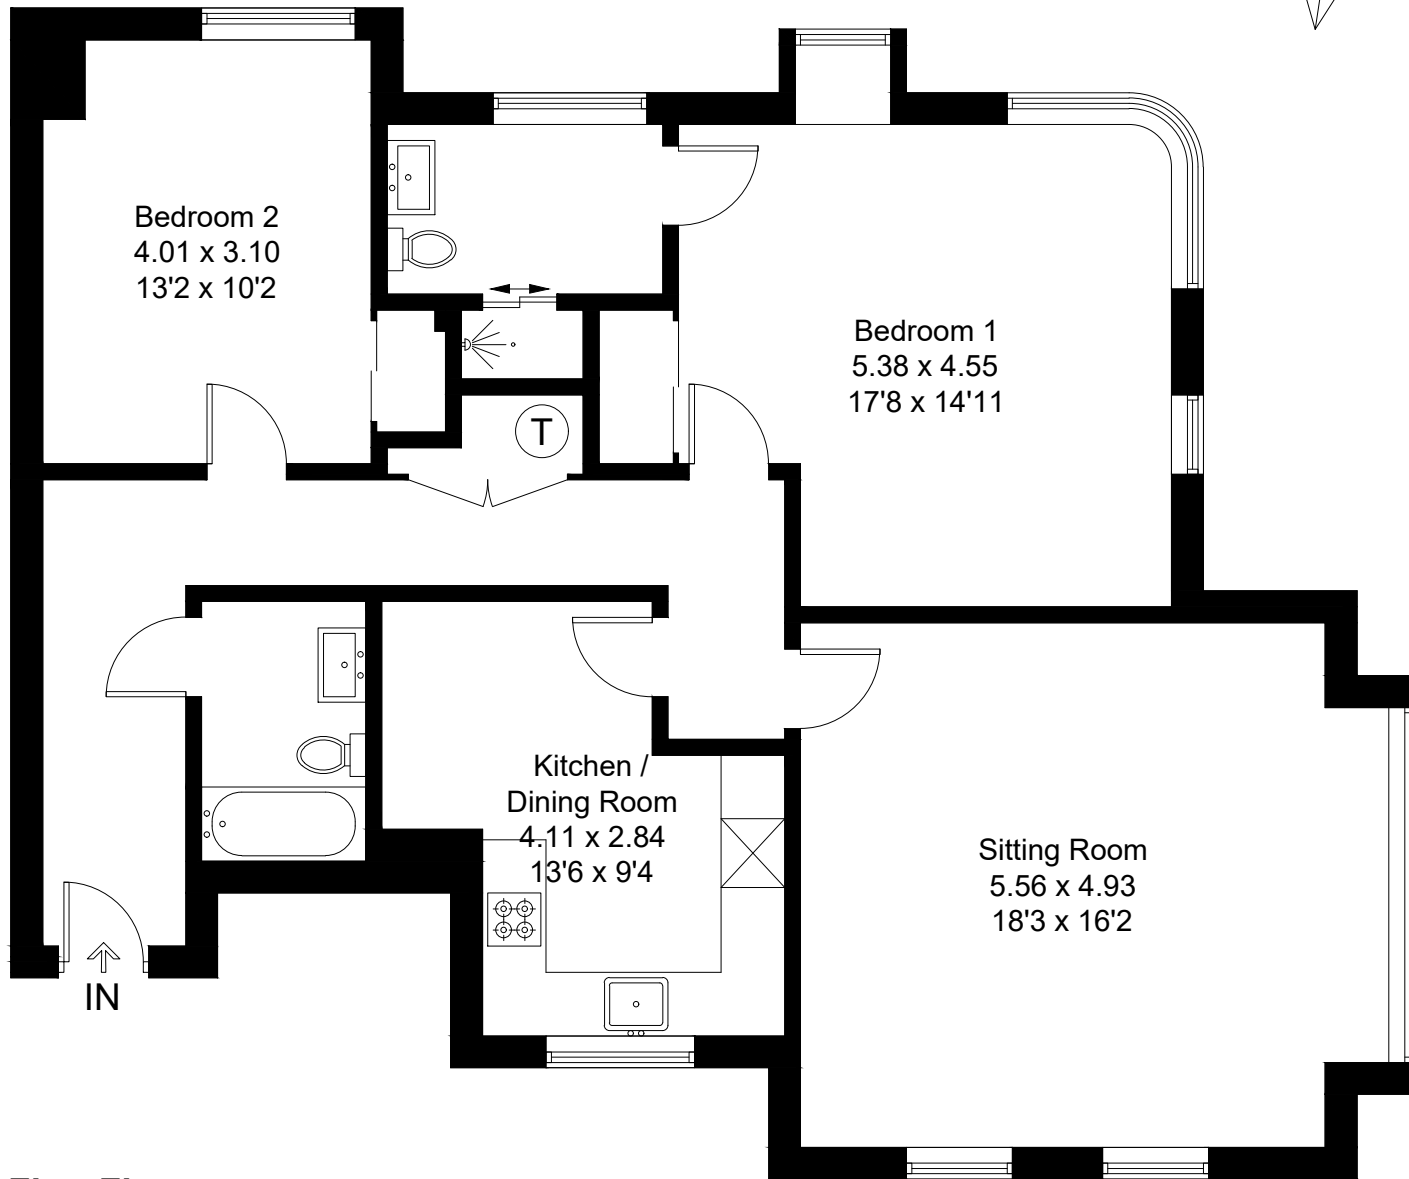

Approximate Gross Internal Area = 100.9 sq m / 1086 sq ft

First Floor

Created by **BAY TREE ESTATES - Telephone 01243 850451.**

These plans are for representation purposes only as defined by RICS - Code of Measuring Practice. Not to scale.(ID795500)