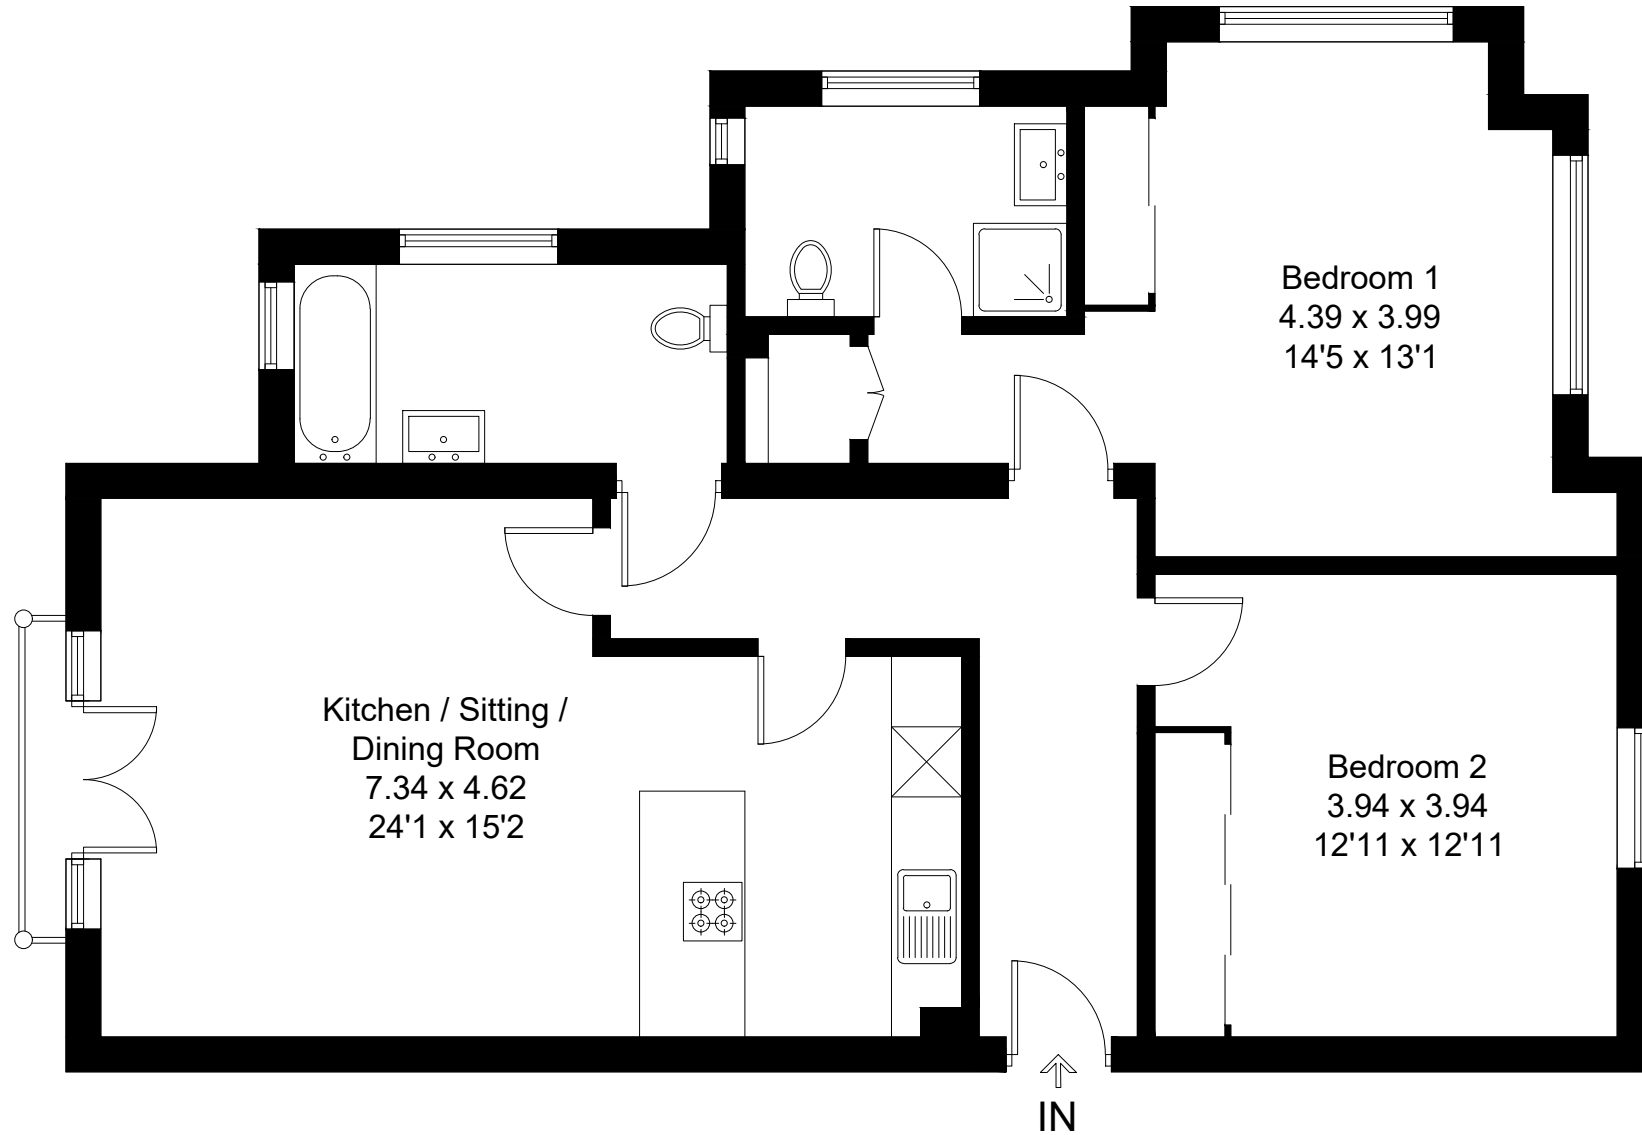

Approximate Gross Internal Area = 92.1 sq m / 991 sq ft

Created by **BAY TREE ESTATES - Telephone 01243 850451.**

These plans are for representation purposes only as defined by RICS - Code of Measuring Practice. Not to scale.(ID691953)