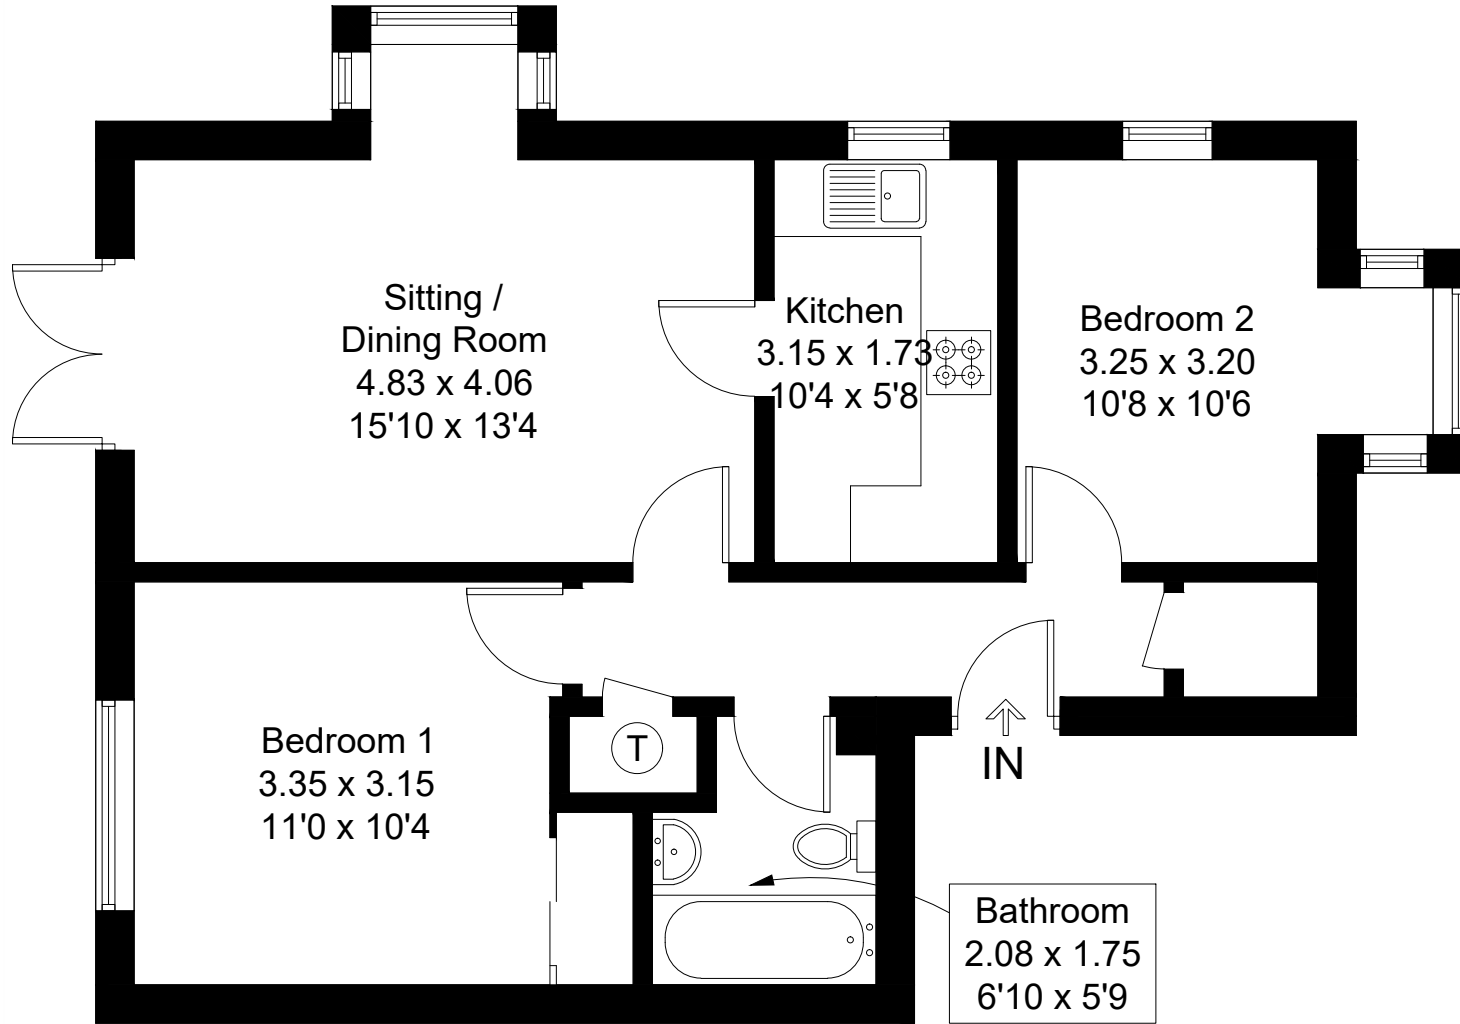

Approximate Gross Internal Area = 54.3 sq m / 584 sq ft

Created by **BAY TREE ESTATES - Telephone 01243 850451.**

These plans are for representation purposes only as defined by RICS - Code of Measuring Practice. Not to scale.(ID688917)