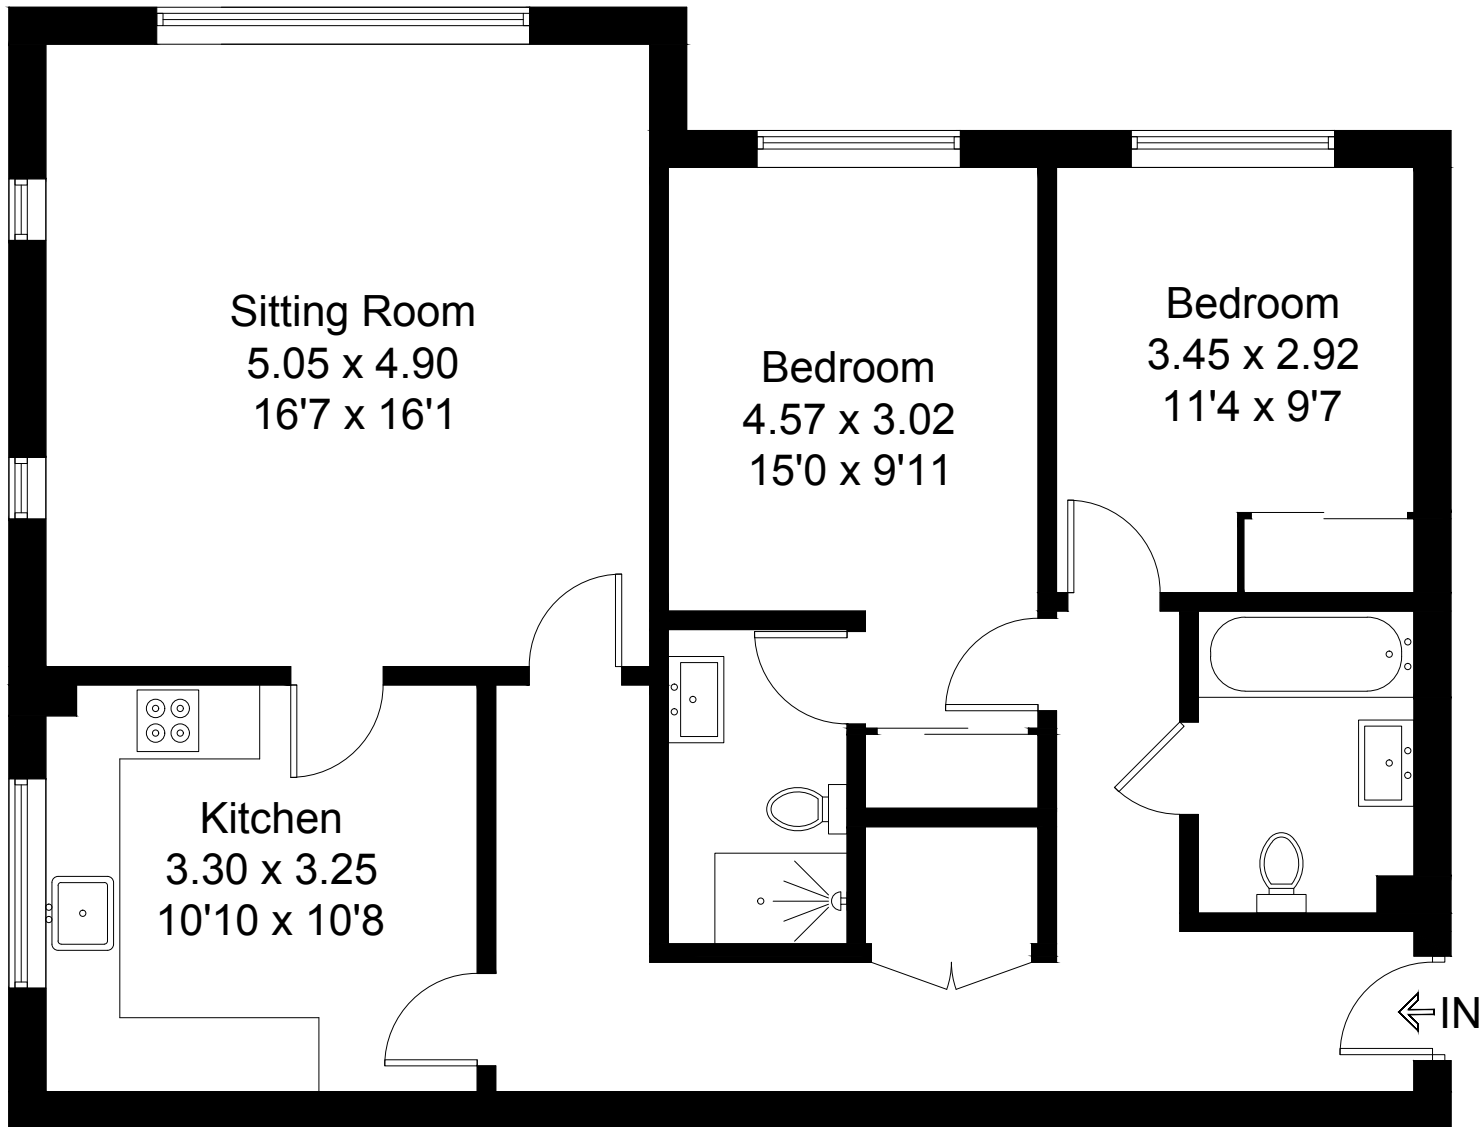

Approximate Gross Internal Area = 88.3 sq m / 950 sq ft

Created by **BAY TREE ESTATES - Telephone 01243 850451.**

These plans are for representation purposes only as defined by RICS - Code of Measuring Practice. Not to scale.(ID 376648)