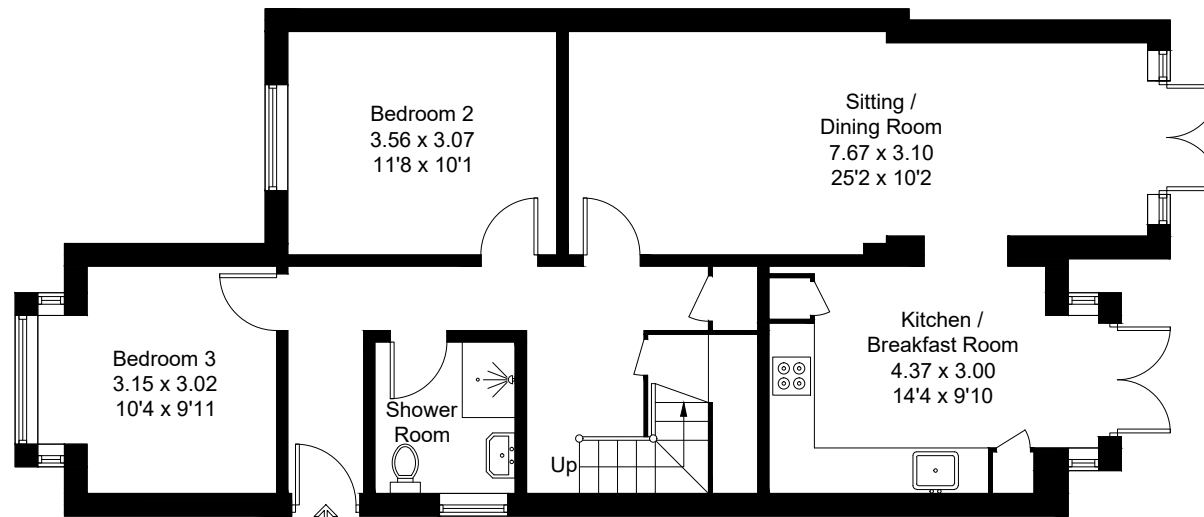

Approximate Gross Internal Area = 106.5 sq m / 1146 sq ft

First Floor

Ground Floor

Created by **BAY TREE ESTATES - Telephone 01243 850451.**

These plans are for representation purposes only as defined by RICS - Code of Measuring Practice. Not to scale.(ID1292561)