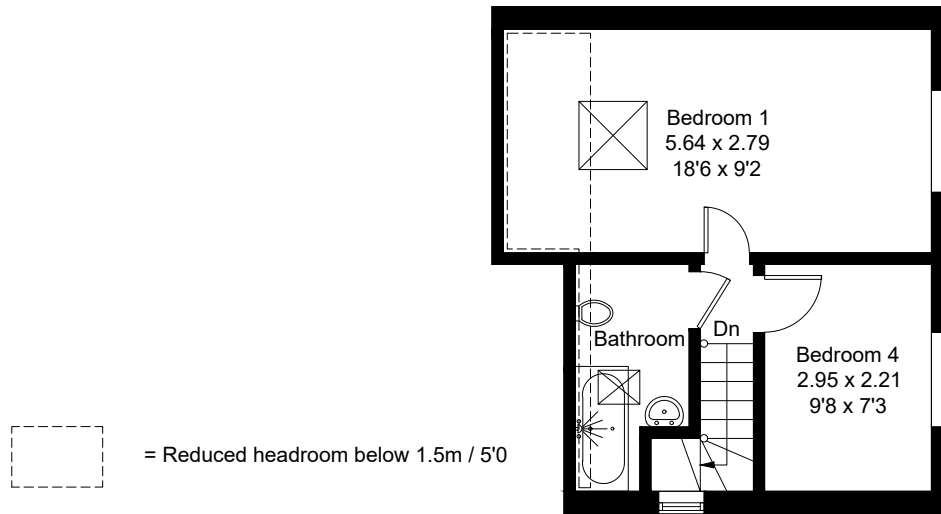

Approximate Gross Internal Area = 106.5 sq m / 1146 sq ft

First Floor

Ground Floor

Created by **BAY TREE ESTATES - Telephone 01243 850451.**

These plans are for representation purposes only as defined by RICS - Code of Measuring Practice. Not to scale.(ID1292561)