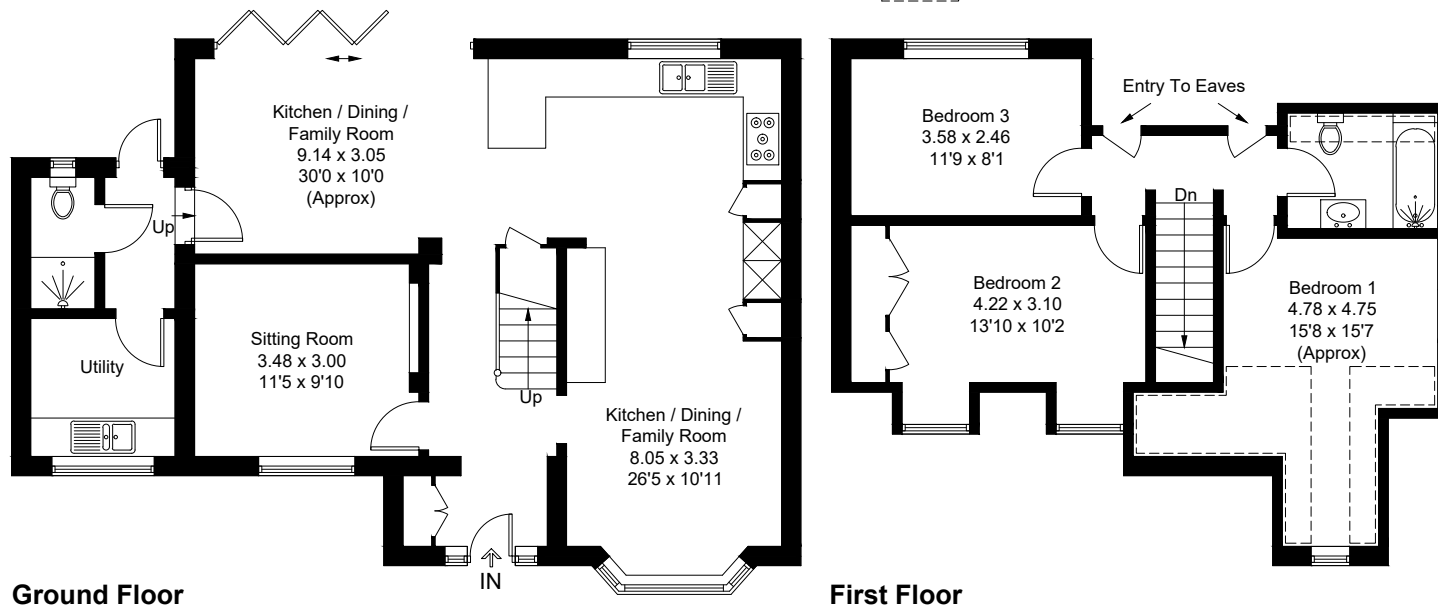

Approximate Gross Internal Area = 126.5 sq m / 1362 sq ft

 = Reduced headroom below 1.5m / 5'0

Created by **BAY TREE ESTATES - Telephone 01243 850451.**

These plans are for representation purposes only as defined by RICS - Code of Measuring Practice. Not to scale.(ID1127476)