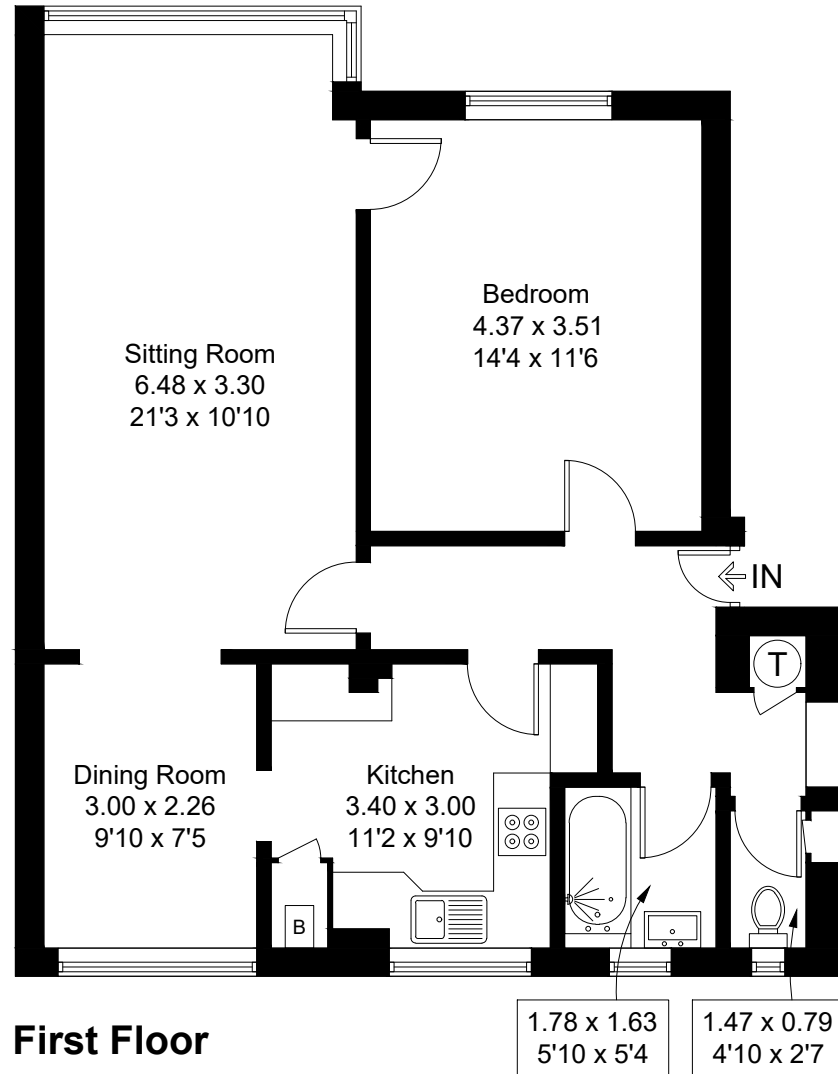

Approximate Gross Internal Area = 67.6 sq m / 728 sq ft

Created by **BAY TREE ESTATES - Telephone 01243 850451.**

These plans are for representation purposes only as defined by RICS - Code of Measuring Practice. Not to scale.(ID1053649)