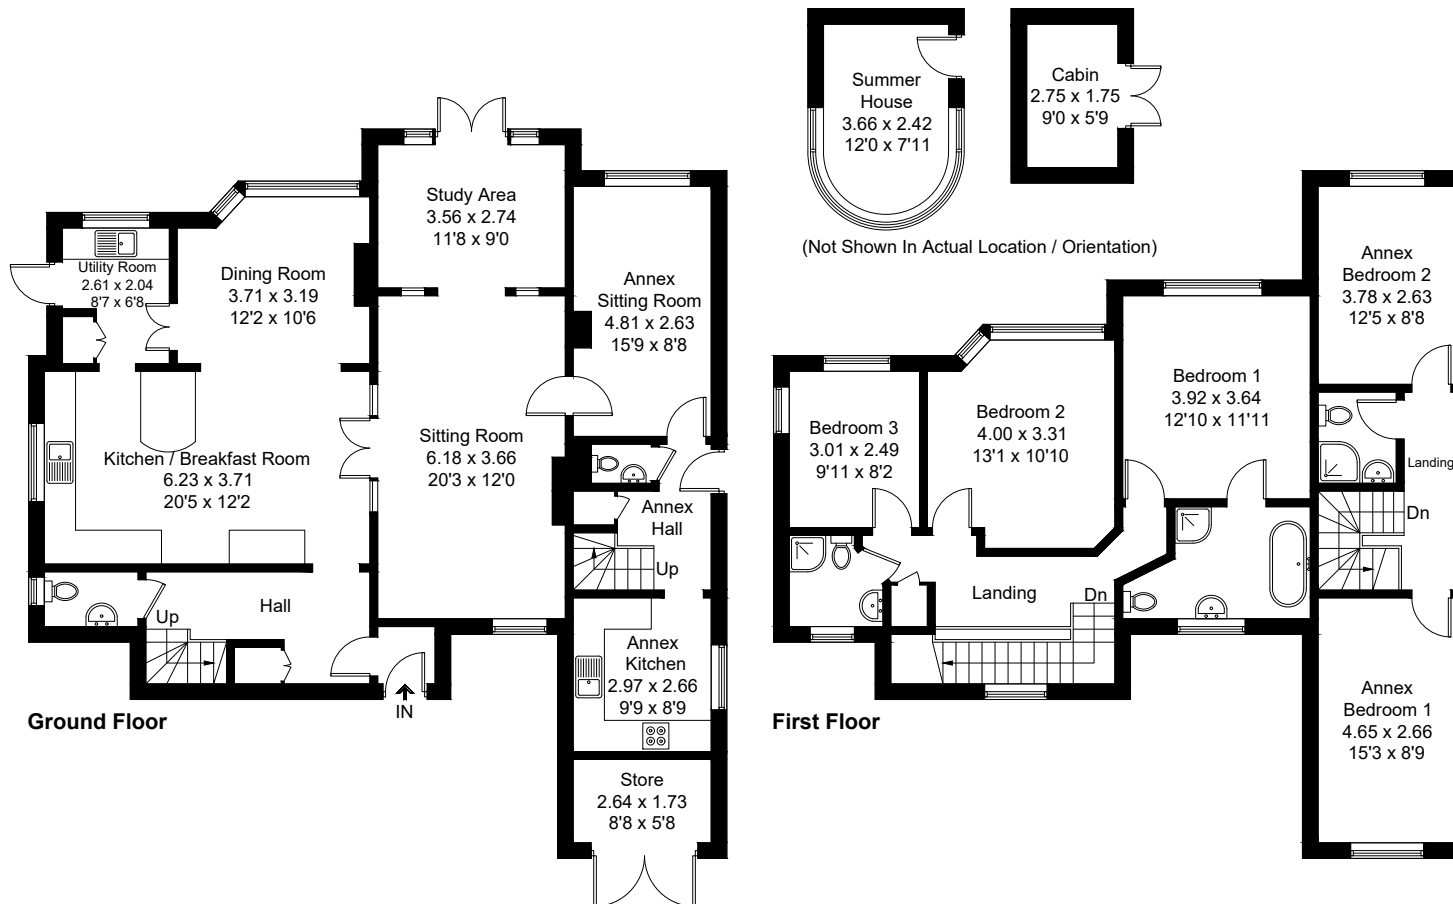

Approximate Gross Internal Area = 228.7 sq m / 2462 sq ft
(Including Annex & Outbuildings)

Created by **BAY TREE ESTATES - Telephone 01243 850451.**

These plans are for representation purposes only as defined by RICS - Code of Measuring Practice. Not to scale.(ID1142981)