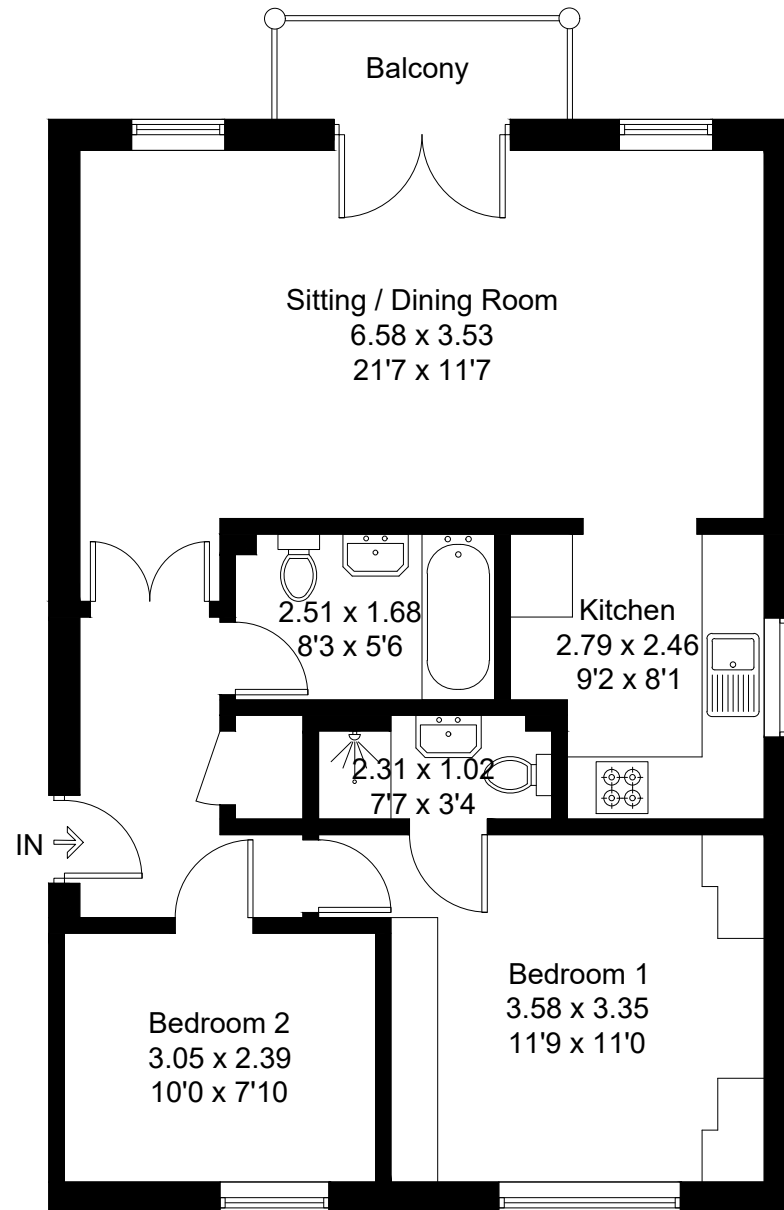

Approximate Gross Internal Area = 66.4 sq m / 715 sq ft

Created by **BAY TREE ESTATES - Telephone 01243 850451.**

These plans are for representation purposes only as defined by RICS - Code of Measuring Practice. Not to scale.(ID682434)