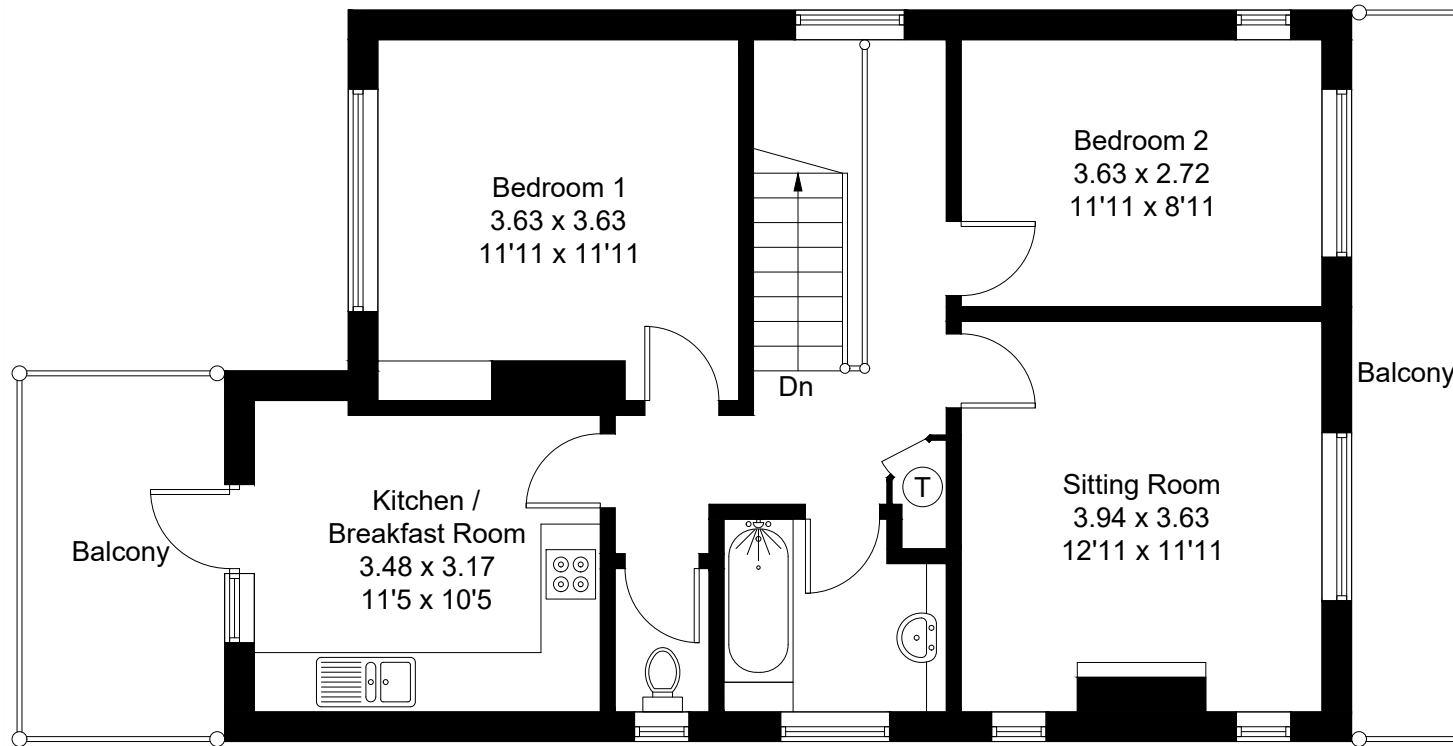

Approximate Gross Internal Area = 72.9 sq m / 785 sq ft

First Floor

Ground Floor

Created by **BAY TREE ESTATES - Telephone 01243 850451.**

These plans are for representation purposes only as defined by RICS - Code of Measuring Practice. Not to scale.(ID1111469)