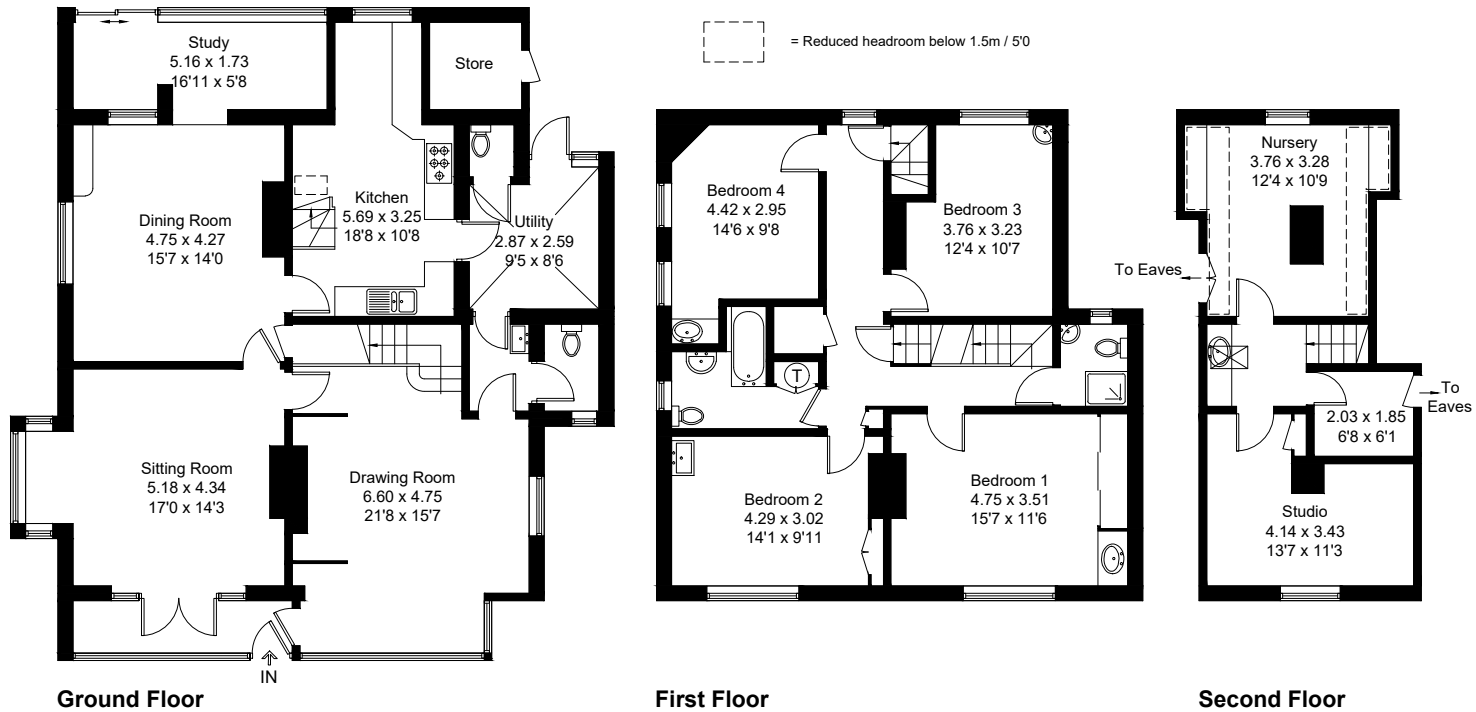

Approximate Gross Internal Area = 237.0 sq m / 2551 sq ft
(Including Store)

Created by **BAY TREE ESTATES - Telephone 01243 850451.**

These plans are for representation purposes only as defined by RICS - Code of Measuring Practice. Not to scale.(ID676403)