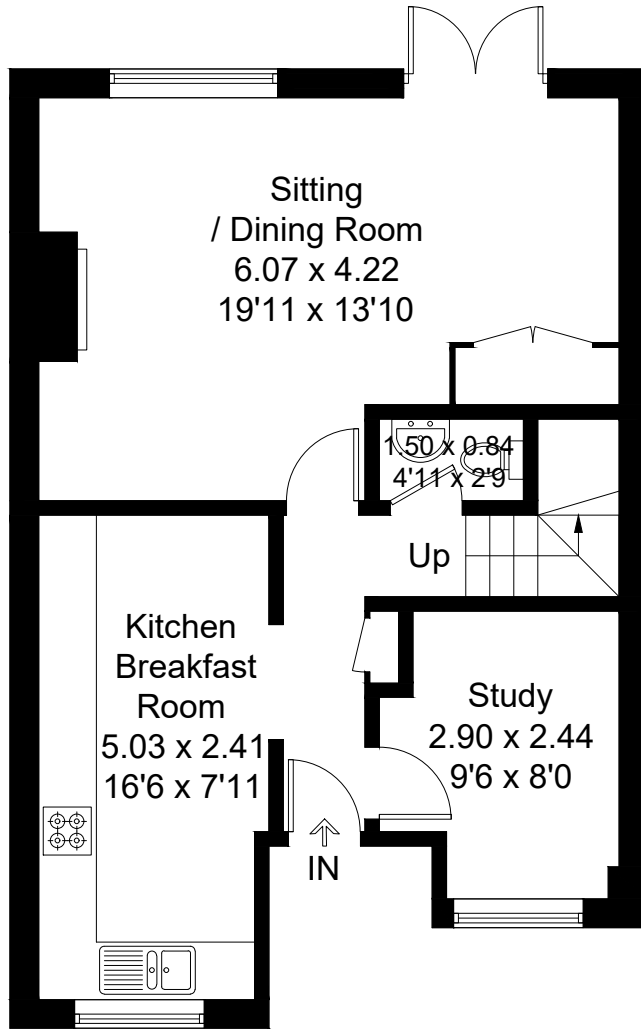

Approximate Gross Internal Area = 102.2 sq m / 1100 sq ft

Ground Floor

First Floor

Created by BAY TREE ESTATES - Telephone 01243 850451.

These plans are for representation purposes only as defined by RICS - Code of Measuring Practice. Not to scale.(ID484838)