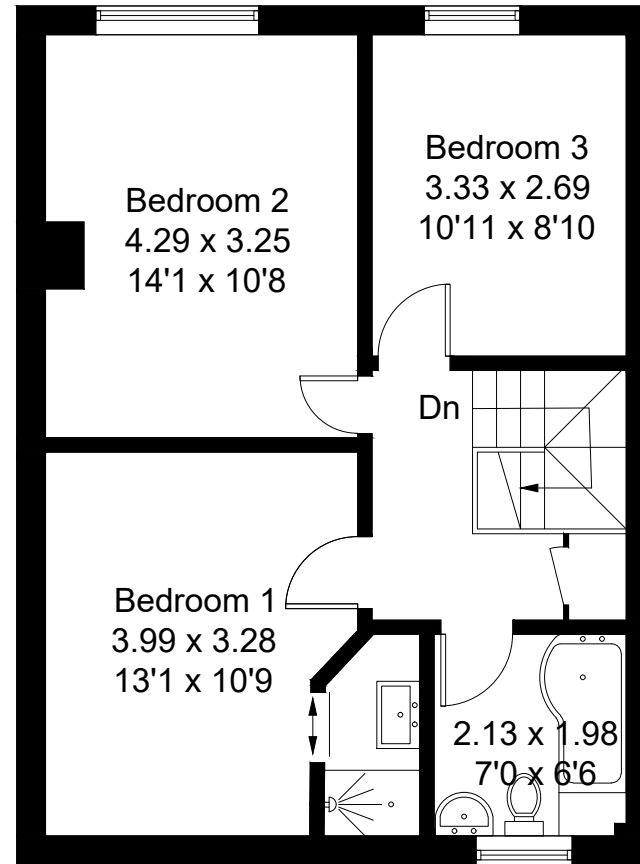

Approximate Gross Internal Area = 102.2 sq m / 1100 sq ft

Ground Floor

First Floor

Created by BAY TREE ESTATES - Telephone 01243 850451.

These plans are for representation purposes only as defined by RICS - Code of Measuring Practice. Not to scale.(ID484838)